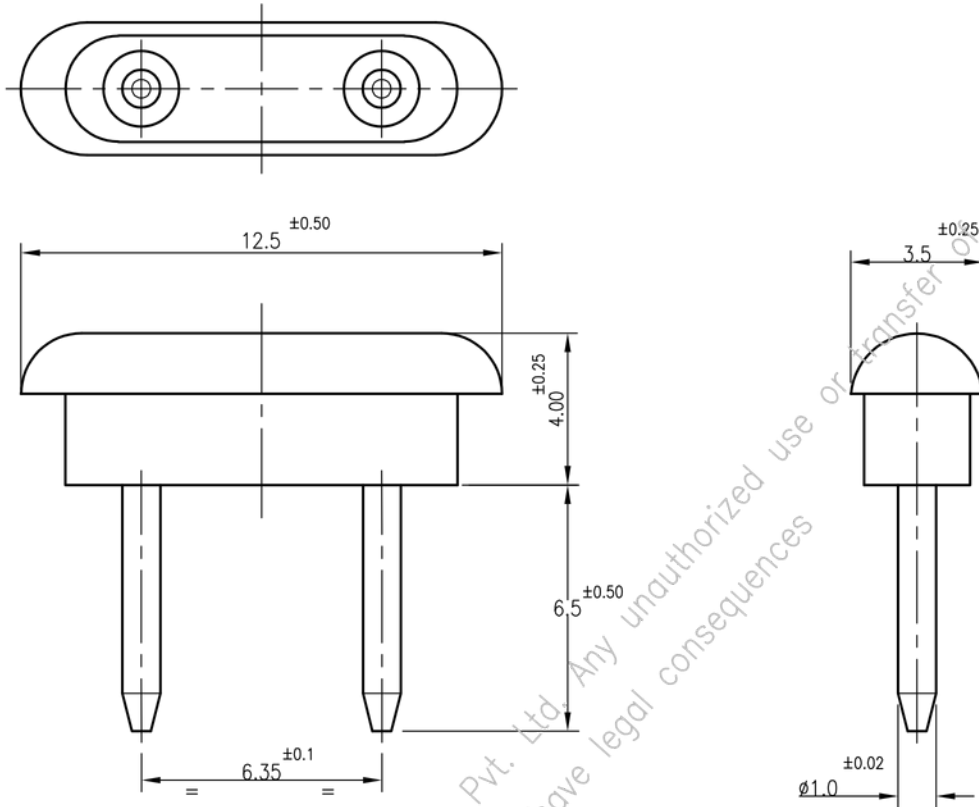

DESCRIPTION : SHORTING LINK 1mm INSULATED 6.35mm PITCH

PART NO: P8005-1X-1X-2  
1st X= COLOUR  
2nd X= PLATING

RoHS

**PHYSICAL DATA**

**MATERIAL**

INSULATOR BODY : POLYPROPYLENE  
CONTACT : BRASS  
PACKING TYPE : BULK PACKING

**ELECTRICAL DATA**

CURRENT RATING : 5A

**ENVIRONMENTAL DATA**

TEMPERATURE RANGE : -25°C TO +70°C

**DESCRIPTION :** SHORTING LINK 1mm INSULATED 6.35mm PITCH

**PART NO:** P8005-1X-1X-2  
1st X= COLOUR  
2nd X= PLATING

**MATING CONNECTORS**

P8001, P8002,  
P8101, P8102,

**ORDERING INFORMATION**

P8005-1X-1X-2

COLOUR	X
RED	1
GREY	8

PLATING	X
SILVER PLATING	1
GOLD PLATING	2

**MOQ- 2500 MIN**  
**SPQ- 2500 PER PACK**

Projection:

Scale: NTS

Sht. Size: A4

Gen. Tol.: ±0.5mm  
±2'

ALL DIMENSIONS ARE IN MM.  
IF UNLESS OTHERWISE SPECIFIED.