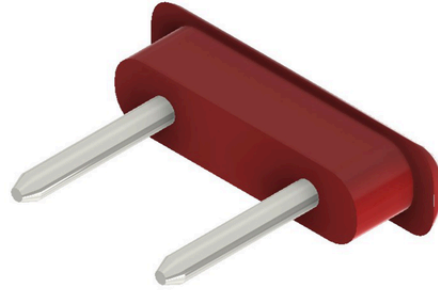

DESCRIPTION : SHORTING LINK 1mm INSULATED 6.35mm PITCH

PART NO: P8005-1X-1X-2  
1st X= COLOUR  
2nd X= PLATING

RoHS

**PHYSICAL DATA**

**MATERIAL**

INSULATOR BODY : POLYPROPYLENE  
CONTACT : BRASS  
PACKING TYPE : BULK PACKING

**ELECTRICAL DATA**

CURRENT RATING : 5A

**ENVIRONMENTAL DATA**

TEMPERATURE RANGE : -25°C TO +70°C

**DESCRIPTION :** SHORTING LINK 1mm INSULATED 6.35mm PITCH

**PART NO:** P8005-1X-1X-2  
1st X= COLOUR  
2nd X= PLATING