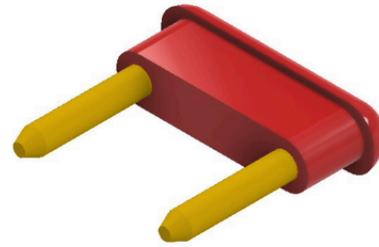

**DESCRIPTION** : SHORTING LINK 1mm INSULATED

**PART NO:** P8005-1X-1X-1  
1st X= COLOUR  
2nd X= PLATING

RoHS

#### MATERIAL

INSULATOR BODY : POLYPROPYLENE  
CONTACT : BRASS  
PACKING TYPE : BULK PACKING