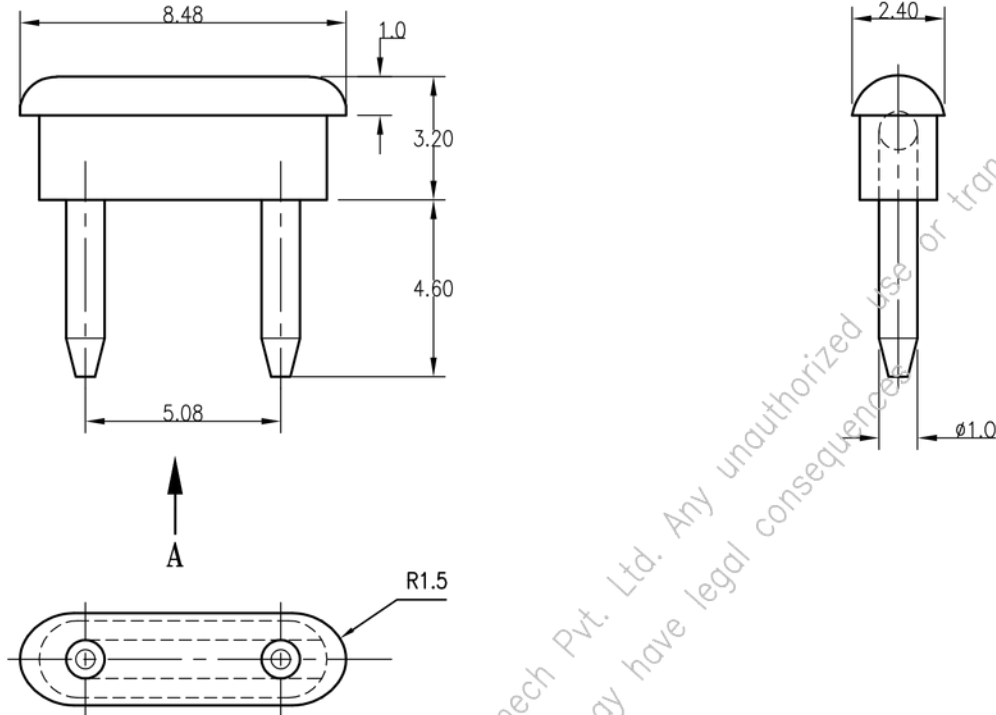

**DESCRIPTION** : SHORTING LINK 1mm INSULATED

**PART NO:** P8005-1X-1X-1  
1st X= COLOUR  
2nd X= PLATING

RoHS

### ENVIRONMENTAL DATA

TEMPERATURE RANGE : -25°C TO +70°C

**DESCRIPTION :** SHORTING LINK 1mm INSULATED

**PART NO:** P8005-1X-1X-1  
1st X= COLOUR  
2nd X= PLATING

**MATING CONNECTORS**

P8001, P8002,  
P8101, P8102,  
P8202

**ORDERING INFORMATION**

P8005-1X-1X-1

COLOUR	X
RED	1
GREY	8

PLATING	X
SILVER PLATING	1
GOLD PLATING	2

**MOQ- 2500 MIN**  
**SPQ- 2500 PER PACK**

Projection:

Scale: NTS

Sht. Size: A4

Gen. Tol.: ±0.5mm  
±2'

ALL DIMENSIONS ARE IN MM.  
IF UNLESS OTHERWISE SPECIFIED.