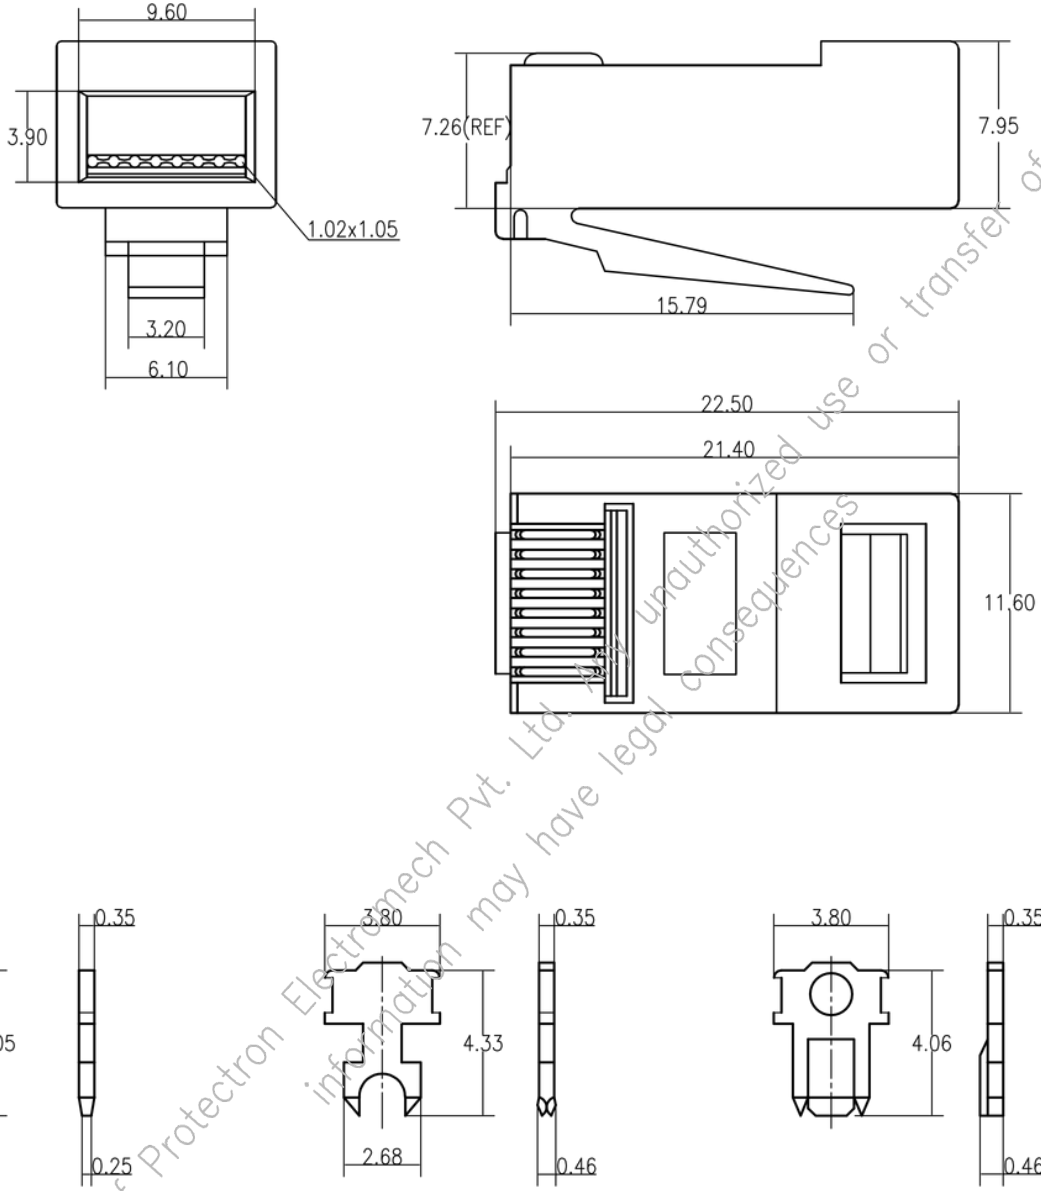

ENVIRONMENTAL DATA

TEMPERATURE RANGE	:	-40° TO +80° C
-------------------	---	----------------

FEATURES

WIRE GAUGE	:	MIN. 0.94, MAX. 1.07
CONDUCTOR DIA	:	0.405mm MIN.(28AWG), 0.64mm MAX. (22AWG)
MAXIMUM CABLE JACKET DIA	:	5.5-6.5mm OD

DESCRIPTION :RJ 45 MODULAR PLUG W/O SHIELDED, 8P8C,2 PRONG FOR STANDARED WIRE FOR ROUND CABLE, GOLD 50 μ " PLATED, RoHS

PART NO: P7020XXX-X-X
(REFER TABLE)

* FOR STANDARD WIRE
2 PRONGS CONTACT

* FOR SOLID WIRE
2 PRONGS CONTACT

* FOR SOLID WIRE
3 PRONGS CONTACT

Projection:

Scale: NTS

Sht. Size: A4

Gen. Tol.: $\pm 0.3\text{mm}$
 $\pm 2'$

ALL DIMENSIONS ARE IN MM.
IF UNLESS OTHERWISE SPECIFIED.

DESCRIPTION : RJ 45 MODULAR PLUG W/O SHIELDED, 8P8C,2 PRONG FOR STANDARED WIRE FOR ROUND CABLE, GOLD 50μ" PLATED, RoHS

No. OF CONTACTS (02,04,06,08)

No. OF POSITIONS

SERIES No.

Projection:

Scale: NTS

Sht. Size: A4

Gen. Tol.: ±0.3mm
±2'

ALL DIMENSIONS ARE IN MM.
IF UNLESS OTHERWISE SPECIFIED.