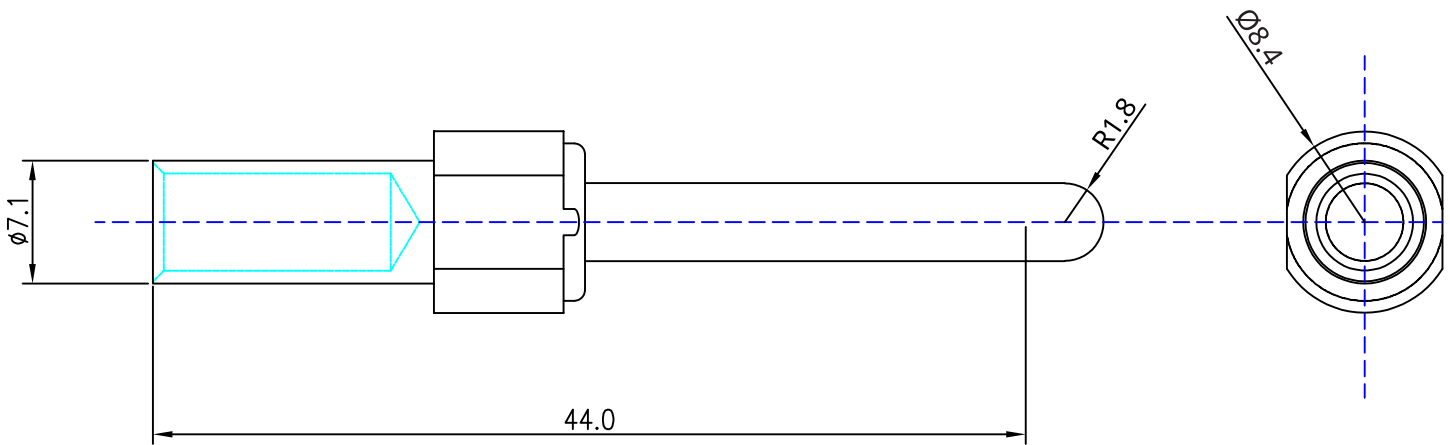

**DESCRIPTION** : DC TERMINAL FOR VEHICLE INLET

**PART NO:**P51G40144

**PHYSICAL :**

**MATERIAL :** BRASS ROD, 7-8 $\mu$  SILVER PLATING WITH 2-3 $\mu$  NICKEL UNDER COAT

Projection:

Scale: NTS

Sht. Size: A4

ALL DIMENSIONS ARE IN MM.  
IF UNLESS OTHERWISE SPECIFIED.