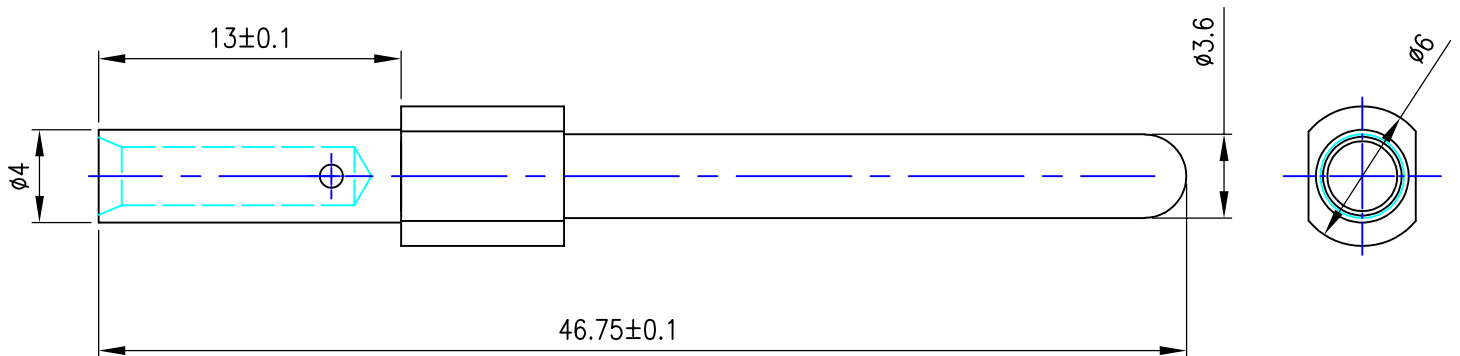

DESCRIPTION : AC GROUND TERMINAL FOR VEHICLE INLET

PART NO: P51E40444

PHYSICAL :

MATERIAL : BRASS ROD, 7-8 μ SILVER PLATING WITH 2-3 μ NICKEL UNDER COAT

Projection:

Scale: NTS

Sht. Size: A4

ALL DIMENSIONS ARE IN MM.
IF UNLESS OTHERWISE SPECIFIED.